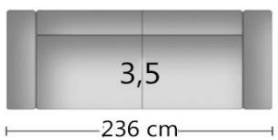

2 ARMS

1 ARM (AL or AR)

RECAMIERE

CORNER 90°

OLDINN WOMEN