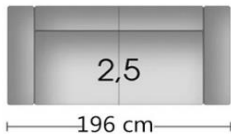

2 ARMS

1 ARM (AL or AR)

RECAMIERE

CORNER 90°

OLDINN WOMEN