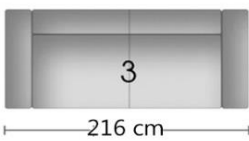

2 ARMS

1 ARM (AL or AR)

RECAMIERE

CORNER 90°

OLDINN WOMEN