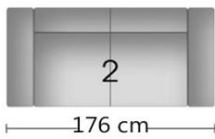

2 ARMS

1 ARM (AL or AR)

RECAMIERE

CORNER 90°

OLDINN WOMEN